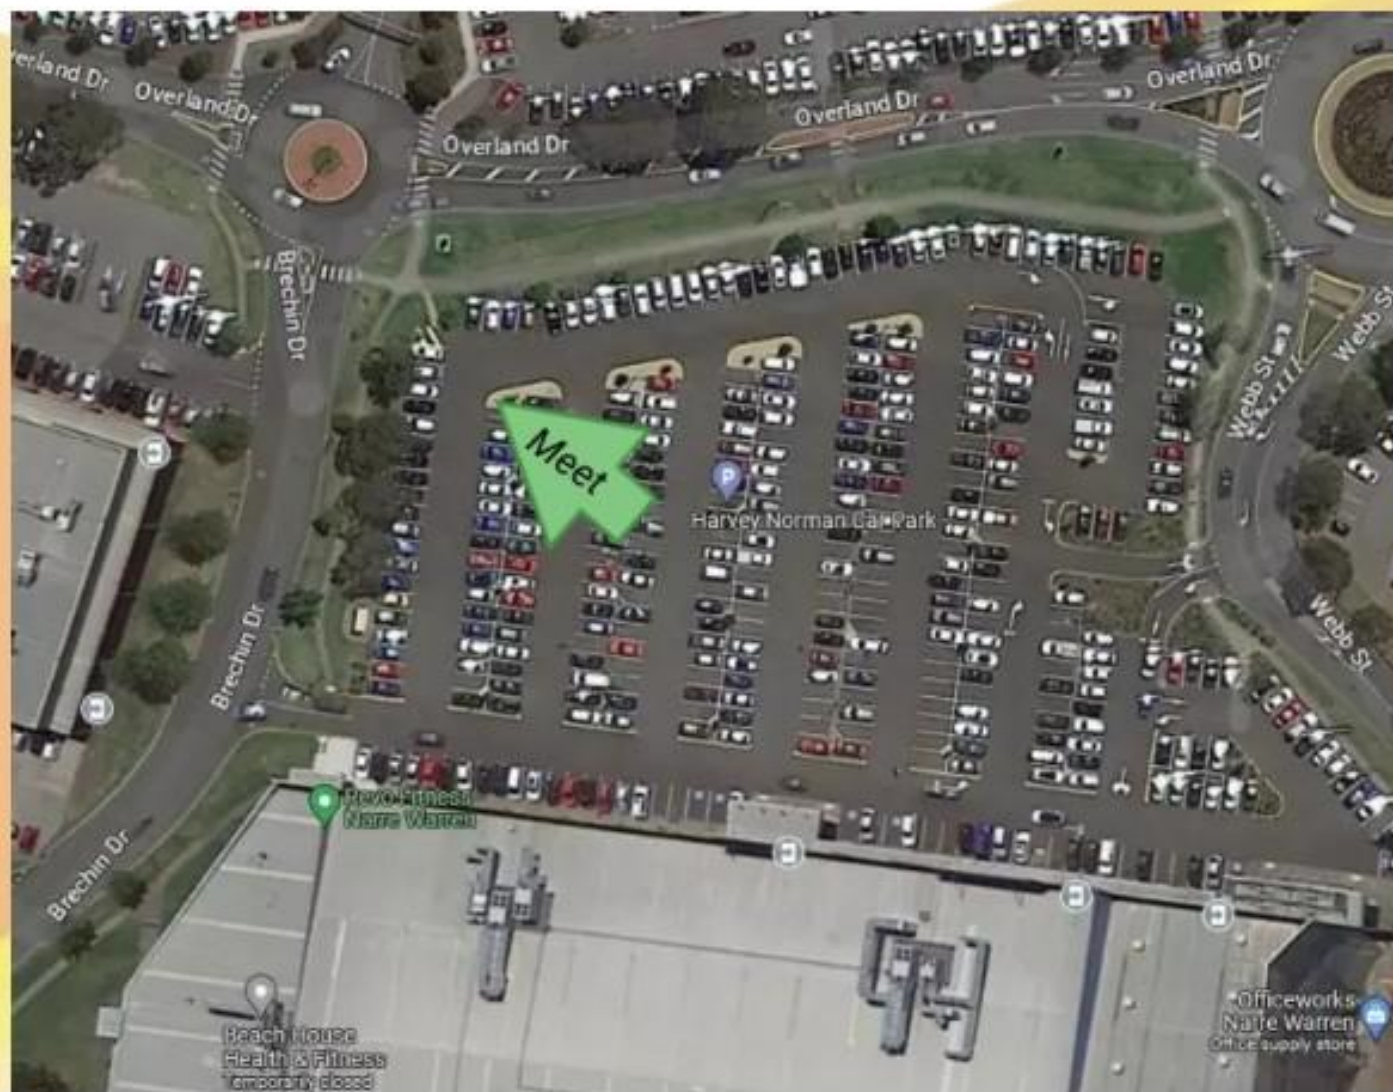

Westfield Fountain Gate

Overland Dr, Narre Warren

Westfield shopping centre Fountain Gate is a perfect place for a range of sessions:

- Environmental
- Desensitising
- Training

In just one area there are many different elements for your dog to experience.

We meet in the Officeworks carpark close to Brechin drive, and depending on the issue we are working, will follow the route as detailed below.

- Park near the meet arrow
- Please have a harness and collar on
- Dog must be leashed
- Message when you have arrived
- Your dog will wear a training jacket
- Be aware of people, children and cars
- Other possible distractions: birds, rubbish, busses, dropped food

powerpooches.com

Jake - 0412 285 928

Westfield - Main session route

This route is designed to expose your dog through many different elements in our human world. The whole route is done over multiple sessions to ensure we don't flood your dog. Each dog's route may change depending on the issue we are working on, session and other factors.

1. Start
2. Pedestrian crossing
3. Petbarn
4. Bus terminal
5. Grass open area
6. Outdoor food court
7. Covered carpark
8. Busy entrance
9. Quiet entrance
10. Kids playground
11. Busy pedestrian crossing
12. Carpark crossing
13. Freeway/Walk path
14. Busy street crossing
15. Busy entrance
16. Busy pathway
17. Busy carpark